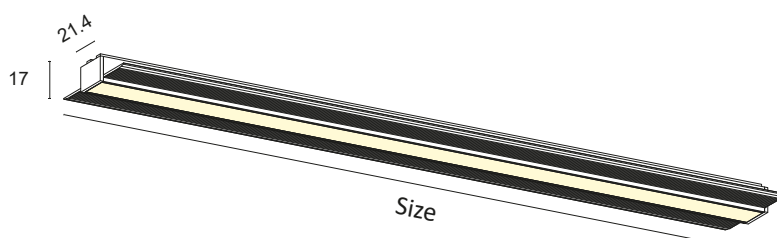

RASO

RS.

Decorated anodised aluminium lamp complete with brushed or microprismatic diffuser and high-brightness LED source with a high Lumen/Watt ratio. Suitable for primary residential, retail, large-space and general lighting. Flush-mounted installation onto plasterboard, also supplied with non-returnable cover for plastering.

Constant 24Vdc voltage supply
Parallel connection, 50 cm cable

Constant voltage power supplies page 237

Dimming Accessories page 249

 **MADE IN ITALY**

Max. milling cut 22mm

BASIC CODES

RS.

FINISHES

- 1** White
 - 2** Matt black
 - 7** Brushed aluminium
- *Other finishes on request.

SIDE SUPPORTS

- 1** White
- 2** Matt black
- 7** Brushed aluminium

SIZE

- A** 300mm
- B** 450mm
- C** 500mm
- D** 600mm
- E** 700mm
- F** 800mm
- G** 900mm
- H** 1000mm
- I** 1200mm
- J** 1300mm
- K** 1400mm
- L** 1500mm
- M** 1800mm
- N** 2000mm
- O** 2300mm
- P** 2500mm
- Q** 2800mm
- R** 3000mm