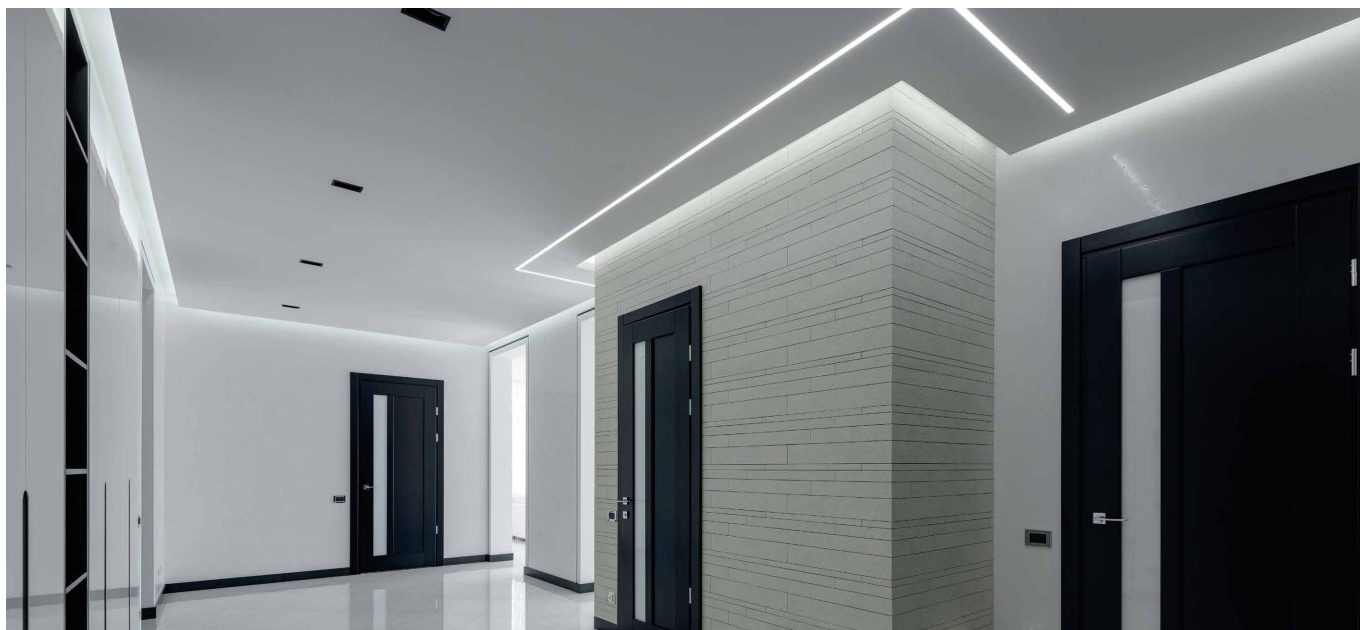

RASO

RS.

Decorated anodised aluminium lamp complete with brushed or microprismatic diffuser and high-brightness LED source with a high Lumen/Watt ratio. Suitable for primary residential, retail, large-space and general lighting. Flush-mounted installation onto plasterboard, also supplied with non-returnable cover for plastering.