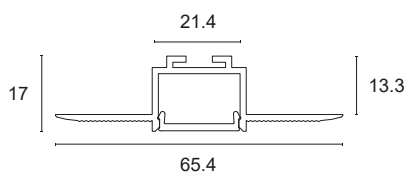

Constant 24Vdc voltage supply
Parallel connection, 50 cm cable

Constant voltage power supplies page 237

Dimming Accessories page 249

 **MADE IN ITALY**

Max. milling cut 22mm

BASIC CODES

RS.

FINISHES

- 1** White
 - 2** Matt black
 - 7** Brushed aluminium
- *Other finishes on request.

SIDE SUPPORTS

- 1** White
- 2** Matt black
- 7** Brushed aluminium

SIZE

- A** 300mm
- B** 450mm
- C** 500mm
- D** 600mm
- E** 700mm
- F** 800mm
- G** 900mm
- H** 1000mm
- I** 1200mm
- J** 1300mm
- K** 1400mm
- L** 1500mm
- M** 1800mm
- N** 2000mm
- O** 2300mm
- P** 2500mm
- Q** 2800mm
- R** 3000mm